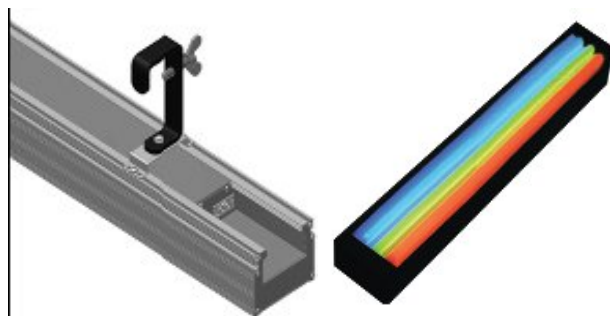

## MOUNTING OPTIONS

1. Mounting with wall bracket LL05 650

2. Mounting on ceiling LL05 652

3. Mounting with LL05 654, LL05 655

4. Mounting with clamp

5. Mounting with hook clamp

DIMENSIONS:

ART NEO 1500 (1485 mm long)