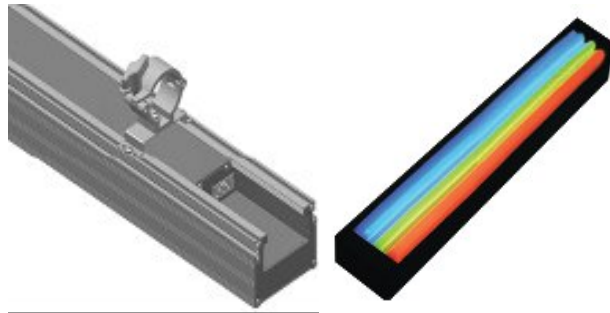

## MOUNTING OPTIONS

1. Mounting with wall bracket LL05 650

2. Mounting on ceiling LL05 652

3. Mounting with LL05 654, LL05 655

4. Mounting with clamp

5. Mounting with hook clamp

DIMENSIONS:

ART NEO 1500 (1485 mm long)