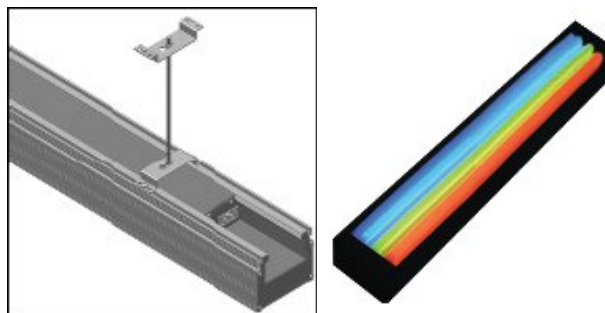

## MOUNTING OPTIONS

1. Mounting with wall bracket LL05 650

2. Mounting on ceiling LL05 652

3. Mounting with LL05 654, LL05 655

4. Mounting with clamp

5. Mounting with hook clamp

DIMENSIONS:

ART NEO 1500 (1485 mm long)