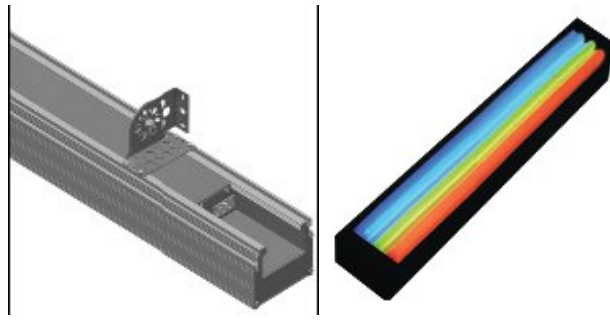

## MOUNTING OPTIONS

1. Mounting with wall bracket LL05 650

2. Mounting on ceiling LL05 652

3. Mounting with LL05 654, LL05 655

4. Mounting with clamp

5. Mounting with hook clamp

DIMENSIONS:

ART NEO 1500 (1485 mm long)