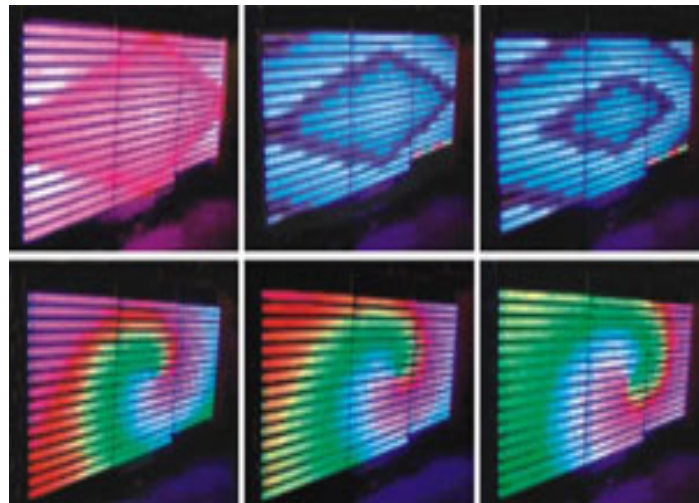

FEATURES

- **LED environment-friendly long life light source**
- **Advanced RGB color-mixing technology**
- **Energy efficiency (maximum 16.8 W per meter)**
- **Resistance to direct sunlight**
- **Intelligent control system for lighting effects**
- **No additional power or control boxes required with the unique built-in power + data unit**
- **Intelligent auto-protect function**
- **Durable enclosures made of selected materials**
- **Virtually no gap when units are butted end to end**