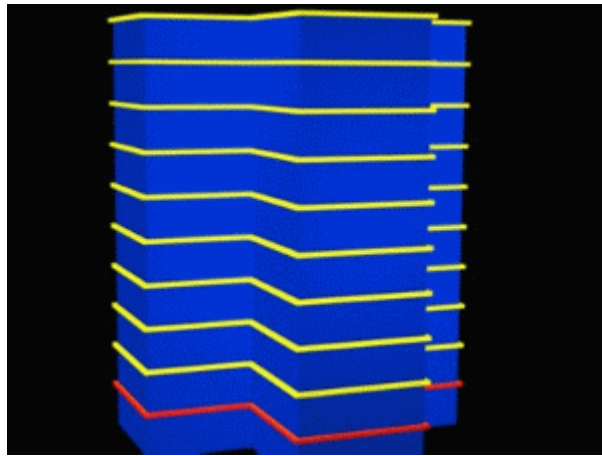

FEATURES

- **LED environment-friendly long life light source**
- **Advanced RGB color-mixing technology**
- **Energy efficiency (maximum 16.8 W per meter)**
- **Resistance to direct sunlight**
- **Intelligent control system for lighting effects**
- **No additional power or control boxes required with the unique built-in power + data unit**
- **Intelligent auto-protect function**
- **Durable enclosures made of selected materials**
- **Virtually no gap when units are butted end to end**

TECHNICAL DATA