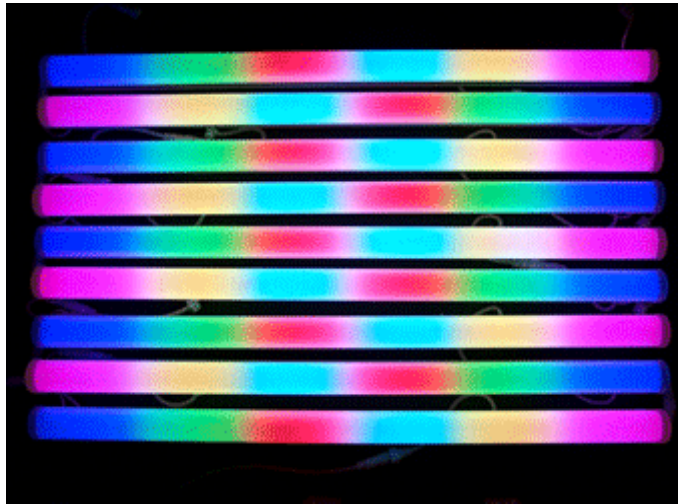

### DYNAMO

Ultra Advanced RGB LED Tube

COLOR \* TEXT \* GRAPHICS \* ANIMATION \* VIDEO

Imagine being able to change color, create patterns and move them along a tube. Now you can with the aptly named **DYNAMO**. Instead of neon or fluorescent, an array of LEDs fills each tube. It looks like neon or fiber optics, yet it does much more.

Each section contains individually controllable pixels comprised of red, green, and blue LEDs. Pixels can be uniform for a solid color effect or different to create color patterns. Color patterns can move at varying speeds and continue through linked units.

The **DYNAMO** enables direct DMX input for professional programming and control of vibrant color patterns and dynamic visual effects. Through mere change of the internal control module, The **DYNAMO** morphs into **Dynamo Pixel** which puts out video displays via dedicated PC interface. **DYNAMO** contains a row of 48 pixels throughout the length of 1 meter. The **DYNAMO** uses 6 DMX channels to exploit the maximum out of the tube creating unbelievable effects!

**Wavelength:** Red: 625-640 nm; Blue: 465-474 nm; Green: 515-524

**Beam Angle:** >110 degrees

**Working environmental temperature:** -40 C to 80 C

**Housing:** Aluminum

**Tube composition:** clear or milky white optically diffused polycarbonate (PVC)