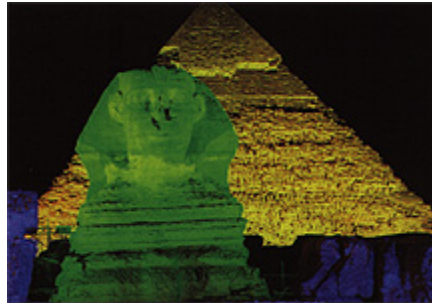

## ARCHITECTURAL COLOR CHANGERS

---

KOLORADO 2500 MK3™  
Architectural Color Changing Washlight

Kolorado 2500 MK3 utilizes an HMI 2500/GS lamp (Sfa 21 - 12 base) and shares a similar wide angle output and the CYM color mixing system of its small brother Kolorado 1800. However, with its newly conceived patented optical system, it offers an extremely powerful light output, giving the ability to cover greater areas and distances, and indeed effective use in a higher level of ambient light than the 1800W version. Like this version, Kolorado 2500 MK2 has a uniform color coverage, creating superb effects.

The detachable ballast unit is separable from the main unit by up to 20m and this and the relatively resultant relatively compact size of the main unit can greatly facilitate both portable use and fixed installations. Control is the same as the 1800W, with selectable inbuilt speed controllable pre-programmed colour blend sequences, or full control from standard DMX512, in which mode the lamp on/off can be remotely operated. A stand by function reduces power consumption automatically by 33% after black-out have been activated for more than 15 seconds. The aluminium and galvanized steel body, with certificate IP44 weather protection, is coated with black epoxy powder paint for exterior use. A new version of this unit using the 2000-hour MS4 2500W lamp is now available. Existing KOLORADO MK3 2500W user note: upgrade to the long life lamp version on request PATENT PENDING.