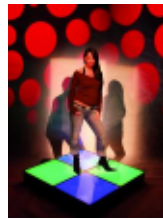

ARTICULIGHT

15-06 Morlot Avenue, Fair Lawn, NJ 07410 USA Tel: (201) 796-2690 Fax: (201) 796-8818

info@articulight.com

articulight@aol.com

www.articulight.com

LED SERIES

LDF 610 Dance Floor Panel

- Extraordinary decoration floor module with LED-technology
- Every panel can carry up to 160 kg due to an especially stable window-pane
- Panel with 288 LEDs
- RGB-color mixing for 7 static colors and multicolor
- Perfect for halls, discotheques, stages and clubs

Square fields 610 x 610 mm can be extended individually so that complete dance floor can be created

- Advantages of LED-technology: extremely long life, low power consumption, minimal heat emission, maintenance free with brilliant light radiation
- Control via optional controller