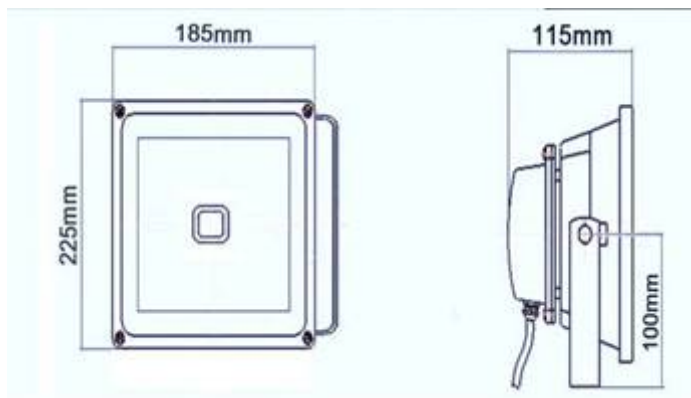

Dimensions: 116 x 89 x 110 mm (4.57" x 3.5" x 4.33")

Weight: 0.700 kgs (1.54 lbs)

Certifications: CE, RoHS

**DUE TO CONTINUOUS IMPROVEMENTS, SPECIFICATIONS MAY CHANGE WITHOUT PRIOR NOTICE.**

Dimensions: 225 x 185 x 115 mm (8.86" x 7.28" x 4.53")

Weight: 2.100 kgs (4.62 lbs)

Certifications: CE, RoHS

**DUE TO CONTINUOUS IMPROVEMENTS, SPECIFICATIONS MAY CHANGE WITHOUT PRIOR NOTICE.**