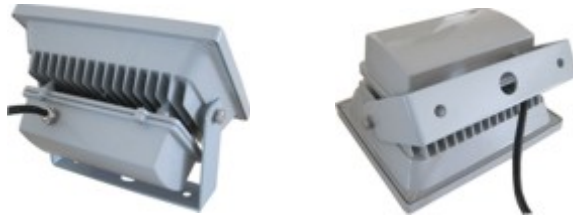

### SPECTACOLOUR FLOOD RGB

Aptly named, the SPECTACOLOUR FLOOD RGB is a high output LED lighting fixture range designed for floodlighting both indoors and outdoors. Thanks to its 120° beam distribution, the SPECTACOLOUR FLOOD RGB is able to illuminate large area at short distances. The range offers RGB color changing using COB (Chip On Board) 3 in 1 technology. The SPECTACOLOUR FLOOD RGB is perfectly suitable for dynamic up-lighting, floodlighting, and decorative lighting applications. It accepts a universal power input range of 85 to 265 VAC allowing long fixture runs and consistent installation in any location around the world. There are 2 control versions: IR (standard) and DMX (available mid 2012).

## Features and Benefits

- Comparing with traditional HPS or Mercury flood lights, our LED flood lights save 50% - 70% electricity cost.
- Comparing with halogen lamps, it saves over 80% electricity cost.
- Lifespan is 3 - 5 times than lifespan of HPS, metal halide and halogen floodlight.
- No maintenance cost
- Eco-friendly - no UV, IR, lead, mercury or air pollution.
- Replaces 30w - 70w metal halide, HPS and mercury fixtures
- Professional optical design coordinates efficient optical level lens
- Floodlighting to meet various projection applications
- RGB color changing that can mix to create many colors
- High-performance LED chips of international first-class brands
- Efficient heat dissipation design ensures long service life of lamp and other components
- Square, modern, eye pleasing design
- Compact and lightweight